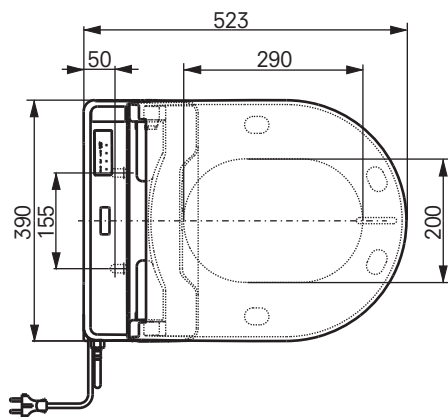

## PRODUCT DETAILS

<b>Product code</b>	TCF6532G#NW1, TCF6532GE#NW1(UK), TCF6532SW#NW1 (CH)
<b>EAN code</b>	40 50663 09344 0 (TCF6532G#NW1) 40 50663 09345 7 (TCF6532GE#NW1) 40 50663 09346 4 TCF6532SW#NW1)
<b>Size</b>	w390×d523×h188(mm)
<b>Weight</b>	5 kg
<b>Colour</b>	White
<b>Technologies</b>	Warm water nozzle, Heated seat, Deodorizer, PreMist, Dryer

## TECHNICAL DRAWINGS

SCREW LENGHT Ø4X30 (2pcs)