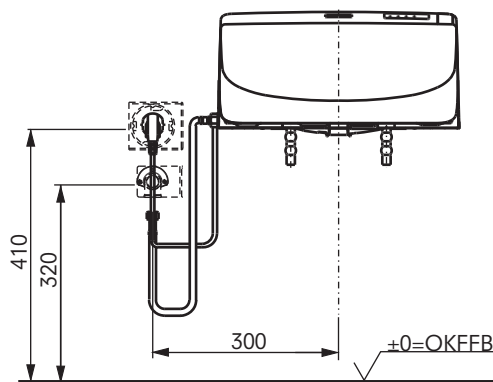

## PRODUCT DETAILS

<b>Product code</b>	TCF6532G#NW1, TCF6532GE#NW1(UK), TCF6532SW#NW1 (CH)
<b>EAN code</b>	40 50663 09344 0 (TCF6532G#NW1) 40 50663 09345 7 (TCF6532GE#NW1) 40 50663 09346 4 TCF6532SW#NW1)
<b>Size</b>	w390×d523×h188(mm)
<b>Weight</b>	5 kg
<b>Colour</b>	White
<b>Technologies</b>	Warm water nozzle, Heated seat, Deodorizer, PreMist, Dryer

## TO BE COMBINED WITH

<b>NC WC, wallhung</b>	CW762Y
<b>NC WC, close coupled</b>	CW761Y
<b>NC WC, back-to-wall</b>	CW763Y
<b>MH WC, wallhung</b>	CW162Y
<b>MH WC, close coupled</b>	CW161Y
<b>MH WC, back-to-wall</b>	CW163Y
<b>PUBLIC ES WC, wallhung</b>	CW797

## TECHNICAL DRAWINGS

SCREW LENGHT Ø4X30 (2pcs)