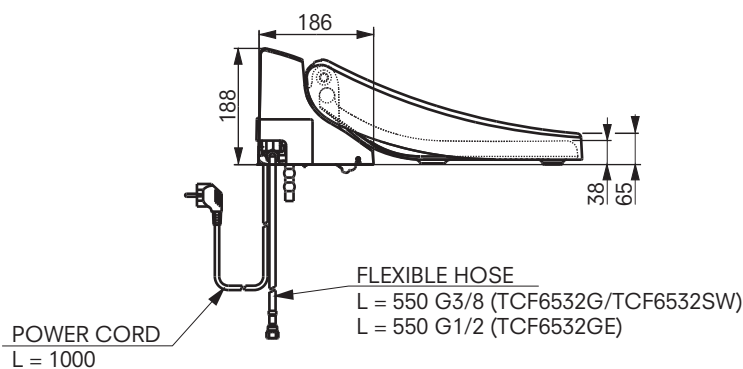

## PRODUCT DETAILS

<b>Product code</b>	TCF6532G#NW1, TCF6532GE#NW1(UK), TCF6532SW#NW1 (CH)
<b>EAN code</b>	40 50663 09344 0 (TCF6532G#NW1) 40 50663 09345 7 (TCF6532GE#NW1) 40 50663 09346 4 TCF6532SW#NW1)
<b>Size</b>	w390×d523×h188(mm)
<b>Weight</b>	5 kg
<b>Colour</b>	White
<b>Technologies</b>	Warm water nozzle, Heated seat, Deodorizer, PreMist, Dryer

## TECHNICAL DRAWINGS

SCREW LENGHT Ø4X30 (2pcs)